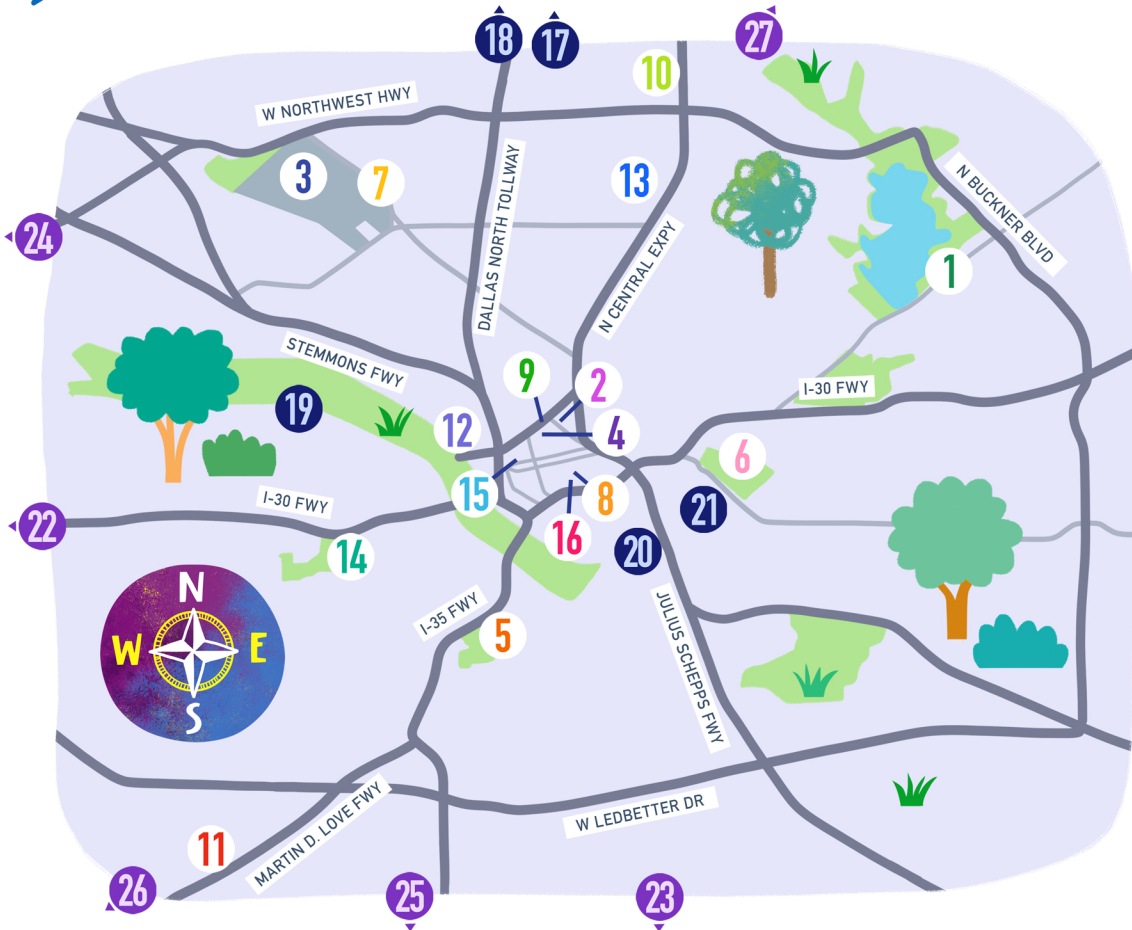

## ACROSS NORTH TEXAS

Become an explorer with cool Science, Technology, Engineering & Math (STEM) investigations Using Your Smartphone.

1. DALLAS ARBORETUM & BOTANICAL GARDEN
2. DALLAS ARTS DISTRICT\*
3. DALLAS LOVE FIELD AIRPORT
4. DALLAS MUSEUM OF ART
5. DALLAS ZOO
6. FAIR PARK\*\*
7. FRONTIERS OF FLIGHT MUSEUM
8. J. ERIK JONSSON CENTRAL LIBRARY
9. KLYDE WARREN PARK
10. NORTHPARK CENTER\*\*
11. RED BIRD MALL
12. RONALD KIRK PEDESTRIAN BRIDGE
13. SOUTHERN METHODIST UNIVERSITY
14. TWELVE HILLS NATURE CENTER
15. WEST END HISTORIC DISTRICT
16. DALLAS CITY HALL PLAZA

● school & community sites within Dallas\*\*\*

17. LAMPLIGHTER SCHOOL
18. GREENHILL SCHOOL
19. VOICE OF HOPE MINISTRIES
20. ST PHILIP'S SCHOOL & COMMUNITY CENTER
21. MARTIN LUTHER KING COMMUNITY CENTER

OVER 200 STEM WALK STOPS  
each focused on a single STEM question about that location!

Scan this QR code to see all videos and filter by location, theme, age, and more!

Scan this QR code to take a free app-guided STEM walk. Download the Otocast app, search for walkSTEM, then select your location.

Download Otocast

\* this tour includes stops at these outdoor sites:  
AT&T Performing Arts Center, Dallas Museum of Art, Klyde Warren Park, Nasher Sculpture Center, Morton H. Myerson Symphony Center, Texas Sculpture Walk.